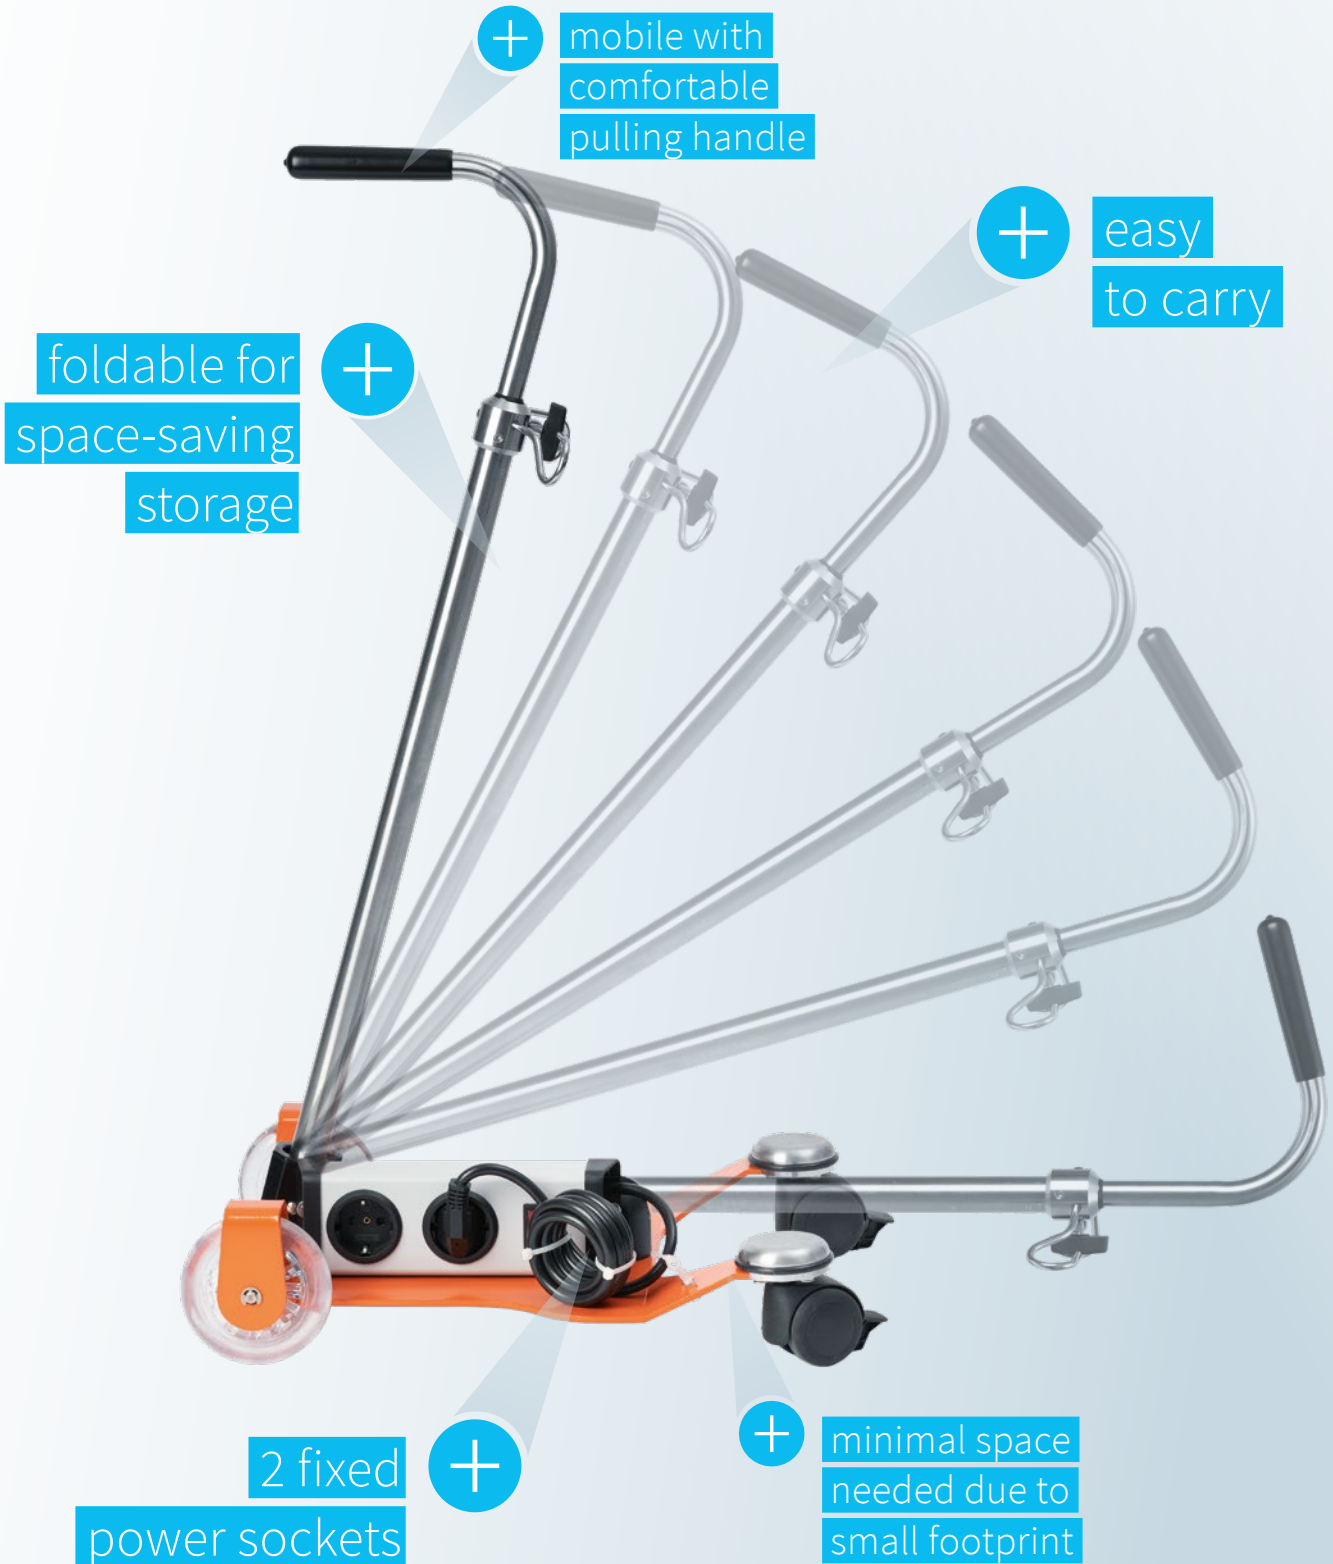

# Anton

Infusions-Trolley

provita<sup>®</sup>  
medical

+ mobile with comfortable pulling handle

+ easy to carry

+ foldable for space-saving storage

+ 2 fixed power sockets

+ minimal space needed due to small footprint

# Anton

Infusions-Trolley

suitable for stairs

Pulling-Handle rotation 360°

Trolley-Handle min. height appr. 710 mm  
Trolley-Handle max. height appr. 1,100 mm

2 Safety-Infusion bottle hooks  
(120° to each other)

Pole material Stainless steel

2 Power sockets; Connecting cable 3.0 m

Hose-Holder clips 4 pieces

Trolley-Footprint surface  
Powder coated

simple folding  
by latching into an  
U-holder

Product number: I-ANTON1