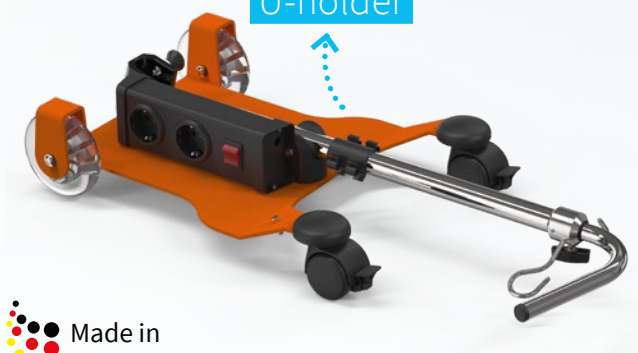

Made in
Germany

provita medical gmbh & co. kg
Phone +49 (0) 21 93 / 51 05 - 0
www.provita.de