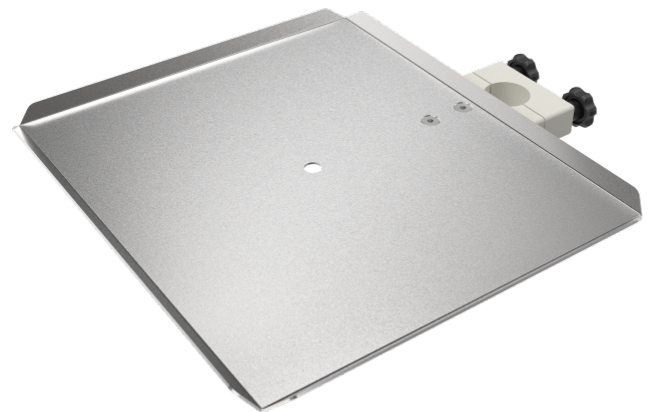

Shelf

Material: stainless steel

Z2N63422

PRODUCT DESCRIPTION

Material	Stainless steel/ Aluminium
Colour of clamp	Grey white
Shelf dimensions	315 mm x 275 mm
For attachment to	Round tube Ø 25 mm and Ø 33.7 mm
Size	315 mm x 275 mm
Total load capacity (kg)	10

PACKAGING UNIT: UNIT

Area of application

optimal hygienic characteristics (wipe disinfection)

can be retro-fitted

easy mountable

Technology

made from high-quality stainless steel

Safety

Keine Verletzungsgefahr, da Plattenränder aufgekantet