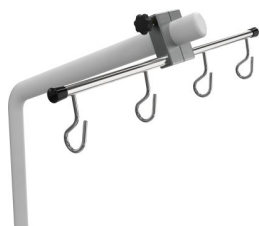

Z2N09072

PRODUCT DESCRIPTION

Field of application	Bed lifting pole
Material	Stainless steel/ Aluminium
Type of Fixation	To screw on
Number of hooks	4
Arrangement of the hooks	In line with each other
Length	490 mm
Safety notice	The total load capacity depends on the end device!
Total load capacity (kg)	8
Load capacity per system (kg)	2
Load capacity per hook (kg)	2

Technology

made from high-quality
stainless steel

Safety

No risk of injury thanks to
the rounded shape of the
bottle hooks