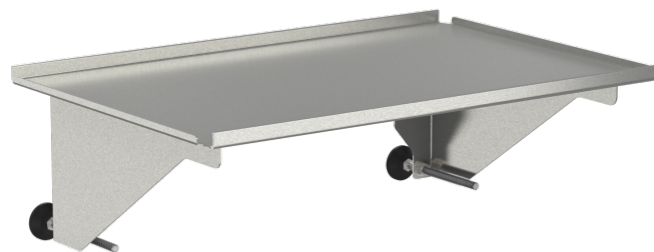

Shelf for round tube without drawer

Z2N09042

PRODUCT DESCRIPTION

Material	stainless steel / steel coated
Max. load capacity	40 kg
Shelf size	540 mm x 360 mm
For round tube	Ø 38 mm
Total load capacity (kg)	40

PACKAGING UNIT: UNIT

Z2N09042

Shelf for round tube

Area of application

optimal hygienic characteristics (wipe disinfection)

can be retro-fitted

easy mountable

Technology

made from high-quality stainless steel

Safety

Keine Verletzungsgefahr, da Plattenränder aufgekantet