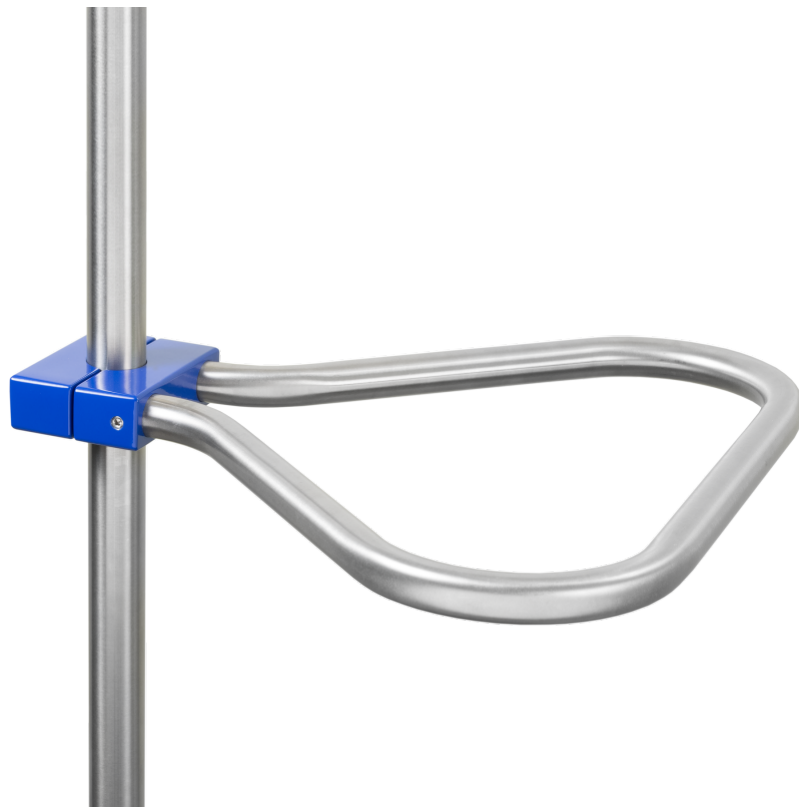

# Pushing handle

## Material: stainless steel

**Z2N07982**

### PRODUCT DESCRIPTION

Material	Stainless steel
Color	Blue
For attachment to	Rundrohr Ø 25 mm
Distance from handle to tube	271 mm

**PACKAGING UNIT: UNIT**