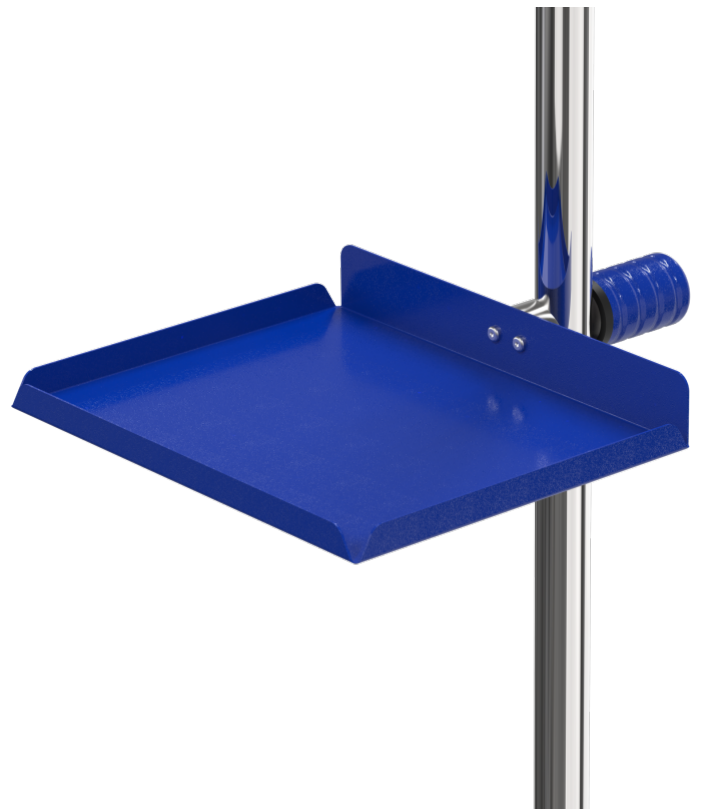

Files Plate

Colour: ultra marine blue, RAL 5002

Z2N075PB

PRODUCT DESCRIPTION

Material	Stainless steel/ Aluminium
Color	Blue
Type of Fixation	Quick-hand-fastener
Size	310 mm x 250 mm
Total load capacity (kg)	4

PACKAGING UNIT: UNIT

Z2N075PB
Files Plate