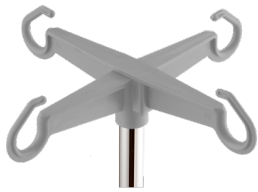

# Plastic bottle cross to clip on

Colour: light-grey

Z2K0645N

## PRODUCT DESCRIPTION

Material	Plastic
Colour of plastic parts	Grey
Type of Fixation	To clip-on
Number of hooks	4
Arrangement of the hooks	90° to each other
Length	236 mm
Safety notice	The total load capacity depends on the end device!
Total load capacity (kg)	8
Load capacity per system (kg)	2
Load capacity per hook (kg)	2

## Plastic bottle cross to clip on

### Safety

No risk of injury thanks to the rounded shape of the bottle hooks

The geometry of the hooks prevents the infusion bottle from falling out