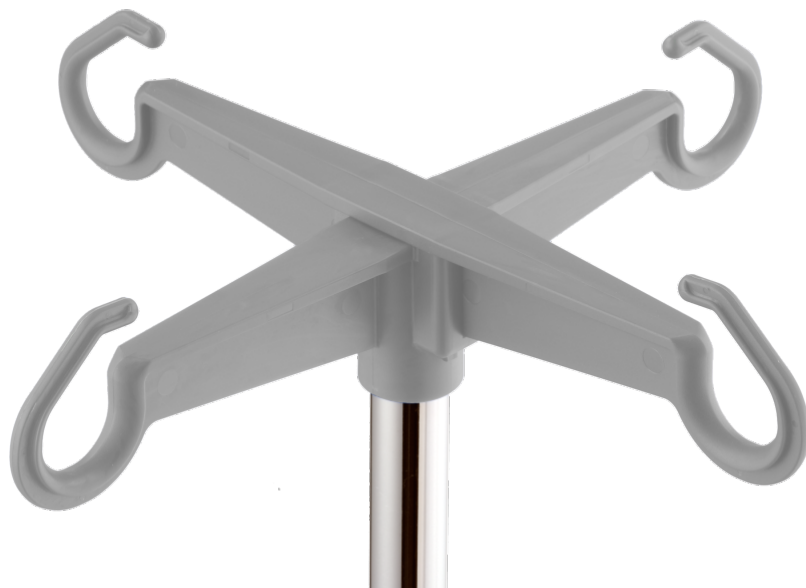

# Plastic bottle cross to clip on

Colour: light-grey

Z2K0645N

## PRODUCT DESCRIPTION

Material	Plastic
Colour of plastic parts	Grey
Type of Fixation	To clip-on
Number of hooks	4
Arrangement of the hooks	90° to each other
Length	236 mm
Safety notice	The total load capacity depends on the end device!
Total load capacity (kg)	8
Load capacity per system (kg)	2
Load capacity per hook (kg)	2

## Plastic bottle cross to clip on

### Safety

No risk of injury thanks to the rounded shape of the bottle hooks

The geometry of the hooks prevents the infusion bottle from falling out