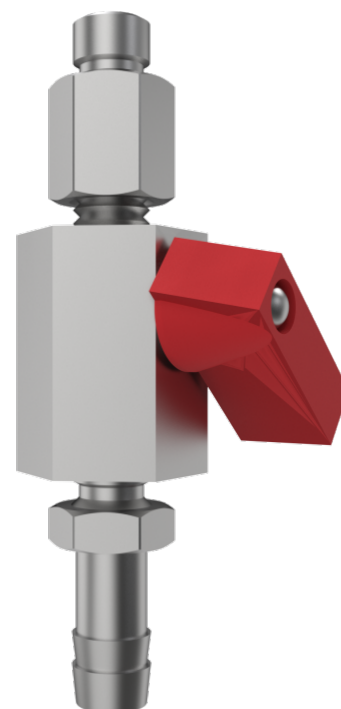

Drain cock stainless steel

Draining liquids from tubes

Z-TT0005

PRODUCT DESCRIPTION

Premounted	immersion tube
Material	Stainless steel

PACKAGING UNIT: UNIT

Width Box1	0,1 m
Height Box1	0,1 m
Length Box1	0,1 m
Weight Box1	0,5 kg