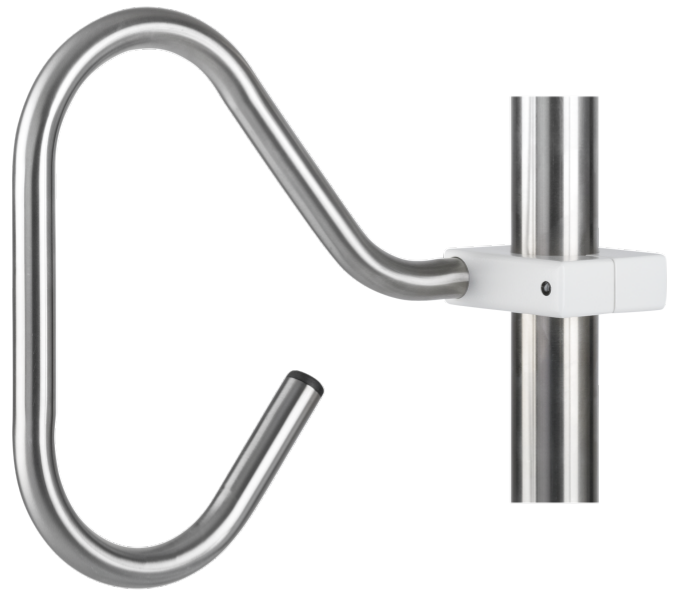

Pushing Handle for docking cart »provi-Dock«

Z-DOCK32

PRODUCT DESCRIPTION

Material	Stainless steel/ Aluminium
Colour of clamp	white (RAL 9016)
Type of Fixation	with universal clamp
For round tube	Ø 38 mm

PACKAGING UNIT: UNIT

Z-DOCK32 Pushing Handle

Safety

No risk of tripping

Closed with plugs - no risk
of injury.