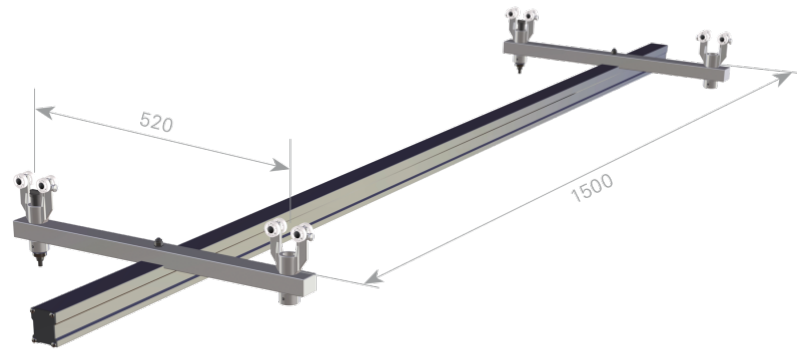

Support Rail "Mono"

Colour: silver

D400002W

PRODUCT DESCRIPTION

Material	aluminium, anodized
Distance between the 2 parallel rails	1,500
Suitable	for parallel ceiling rail systems
Length of Support Rail	2,500
Storage	16 nylon-ball-bearing (4 pieces in each carrier unit)
Total load capacity (kg)	80

PACKAGING UNIT: UNIT

D400002W

Support Rail "Mono"