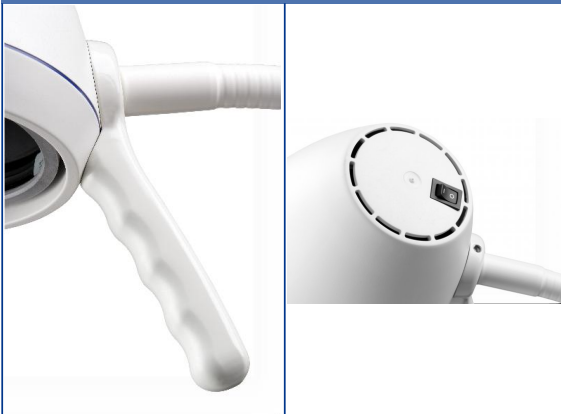

**L100005A**

Lamp with gooseneck arm  
 without roller base

Colour of the lamp: white  
 Bulb type: halogen cool-light reflector technology  
 Bulb details: 12 V / 50 W, 10°  
 Light intensity: appr. 48.000 Lux / 500 mm  
 Light field: Ø 90 / 180 mm at 500 / 1.000 mm  
 Colour temperatur: appr. 3.000 Kelvin  
 Expected life time: appr. 3.000 h (bulb)  
 Switch: at the lamp head  
 Working radius: appr. 800 mm  
 Electric mains: 230 V, 50 - 60 Hz  
 Total weight: appr. 3,6 kg  
 Joining pin: 18 x 35 mm (Ø x L)

- ▶ easy and safe positioning of lamp head through a massive handle
- ▶ modern and attractive Design

**Available Accessories:**

**Colour Correction Filter**  
 3800+/- 200K

**Adapter /lifting pole/white**  
 for Lights Series 4

**Wall mount**  
 Material: aluminium

**Rail clamp**  
 with headless screw

**Dimmer for Lights Series 1 and 2**  
 Flexible and Joint Arm